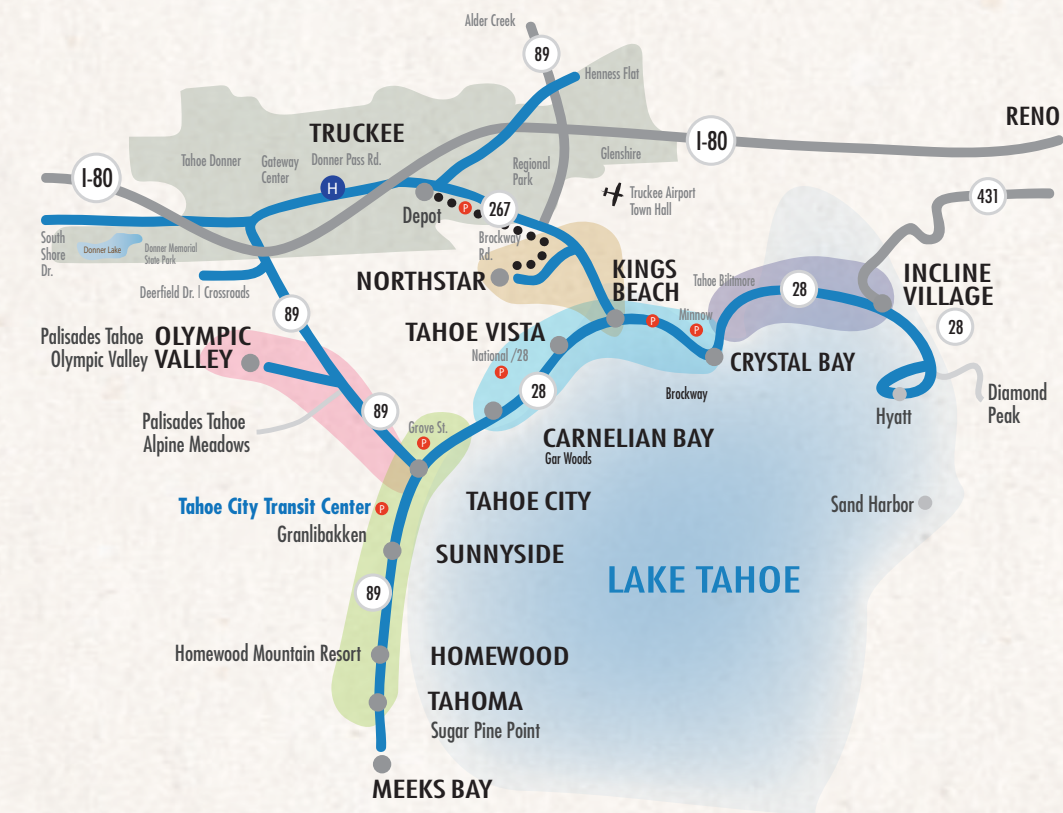

CAR FREE SUMMER FUN IN 2023!
All Rides are Free on TART & TART Connect

HIGHWAY 89 and HIGHWAY 267 Summer | June 29, 2023 – September 4, 2023
TahoeTruckeeTransit.com | (530)550-1212 | (800)736-6365

TRUCKEE LOCAL ROUTE Summer | June 29, 2023 – September 4, 2023
TahoeTruckeeTransit.com | (530)550-1212 | (800)736-6365

- TART PUBLIC BUS
- TRUCKEE NORTHSTAR NIGHT SERVICE
- PUBLIC PARKING
- TART CONNECT ZONE 1
- TART CONNECT ZONE 2
- TART CONNECT ZONE 3
- TART CONNECT ZONE 4
- TART CONNECT ZONE 5
- TART CONNECT TRUCKEE

TRUCKEE THURSDAYS FREE SHUTTLES – DOWNTOWN TRUCKEE
June 22–August 10, 2023 | 4:30pm–9:30pm
Donner Lake | Tahoe Donner | Sierra Meadows | Brockway | Prosser | Glenshire | Northstar
The Tahoe Donner Association will also provide FREE shuttle service to/from Trout Creek Rec Center

TRUCKEE JULY 4TH PARADE SHUTTLES
8am–1:40pm
Donner Lake | Tahoe Donner | Sierra Meadows | Brockway | Prosser | Glenshire | Northstar

TRUCKEE JULY 4TH FIREWORKS SHUTTLES
Park at Truckee High School and ride the FREE shuttles to West End Beach from 3pm–11pm on July 4th.

DRONE FIREWORKS SHOW SHUTTLES
Park at Northstar and ride the FREE shuttles to Tahoe City on July 4th and Kings Beach on September 4.

Shuttle Schedules: TahoeTruckeeTransit.com

TART provides public transportation for the Truckee - North Lake Tahoe region. Our goal at TART is to provide a safe and direct means of transportation service for Truckee-Tahoe residents and visitors. We are committed to providing comprehensive, reliable transit service and want our passengers to enjoy a comfortable and pleasant ride.

89 SOUTHBOUND | TRUCKEE TO TAHOE CITY TRANSIT CENTER

Truckee Depot	7:30am	8:30	9:30		12:30pm	1:30	2:30	3:30	4:30pm
Tahoe Forest Hospital	7:32	8:32	9:32		12:32	1:32	2:32	3:32	4:32
Gateway Center	7:33	8:33	9:33		12:33	1:33	2:33	3:33	4:33
Hwy. 89/Crossroads Center	7:34	8:34	9:34		12:34	1:34	2:34	3:34	4:34
West River St./Hwy. 89	7:35	8:35	9:35		12:35	1:35	2:35	3:35	4:35
Olympic Valley Road/Hwy. 89	7:47	8:47	9:47		12:47	1:47	2:47	3:47	4:47
Olympic Valley Clock Tower	7:52	8:52	9:52		12:52	1:52	2:52	4:05	5:05
Village at Palisades Tahoe – East	7:54	8:54	9:54		12:54	1:54	2:54	4:07	5:07
Olympic Valley Road at Squaw Creek Road	7:57	8:57	9:57		12:57	1:57	2:57	4:10	5:10
Olympic Valley Road/Hwy. 89	7:59	8:59	9:59		12:59	1:59	2:59	4:12	5:12
River Ranch	8:05	9:05	10:05		1:05	2:05	3:05	4:18	5:18
Tahoe City Transit Center	8:15	9:15	10:15		1:15	2:15	3:15	4:28	5:28

89 NORTHBOUND HIGHWAY | TAHOE CITY TRANSIT CENTER TO TRUCKEE