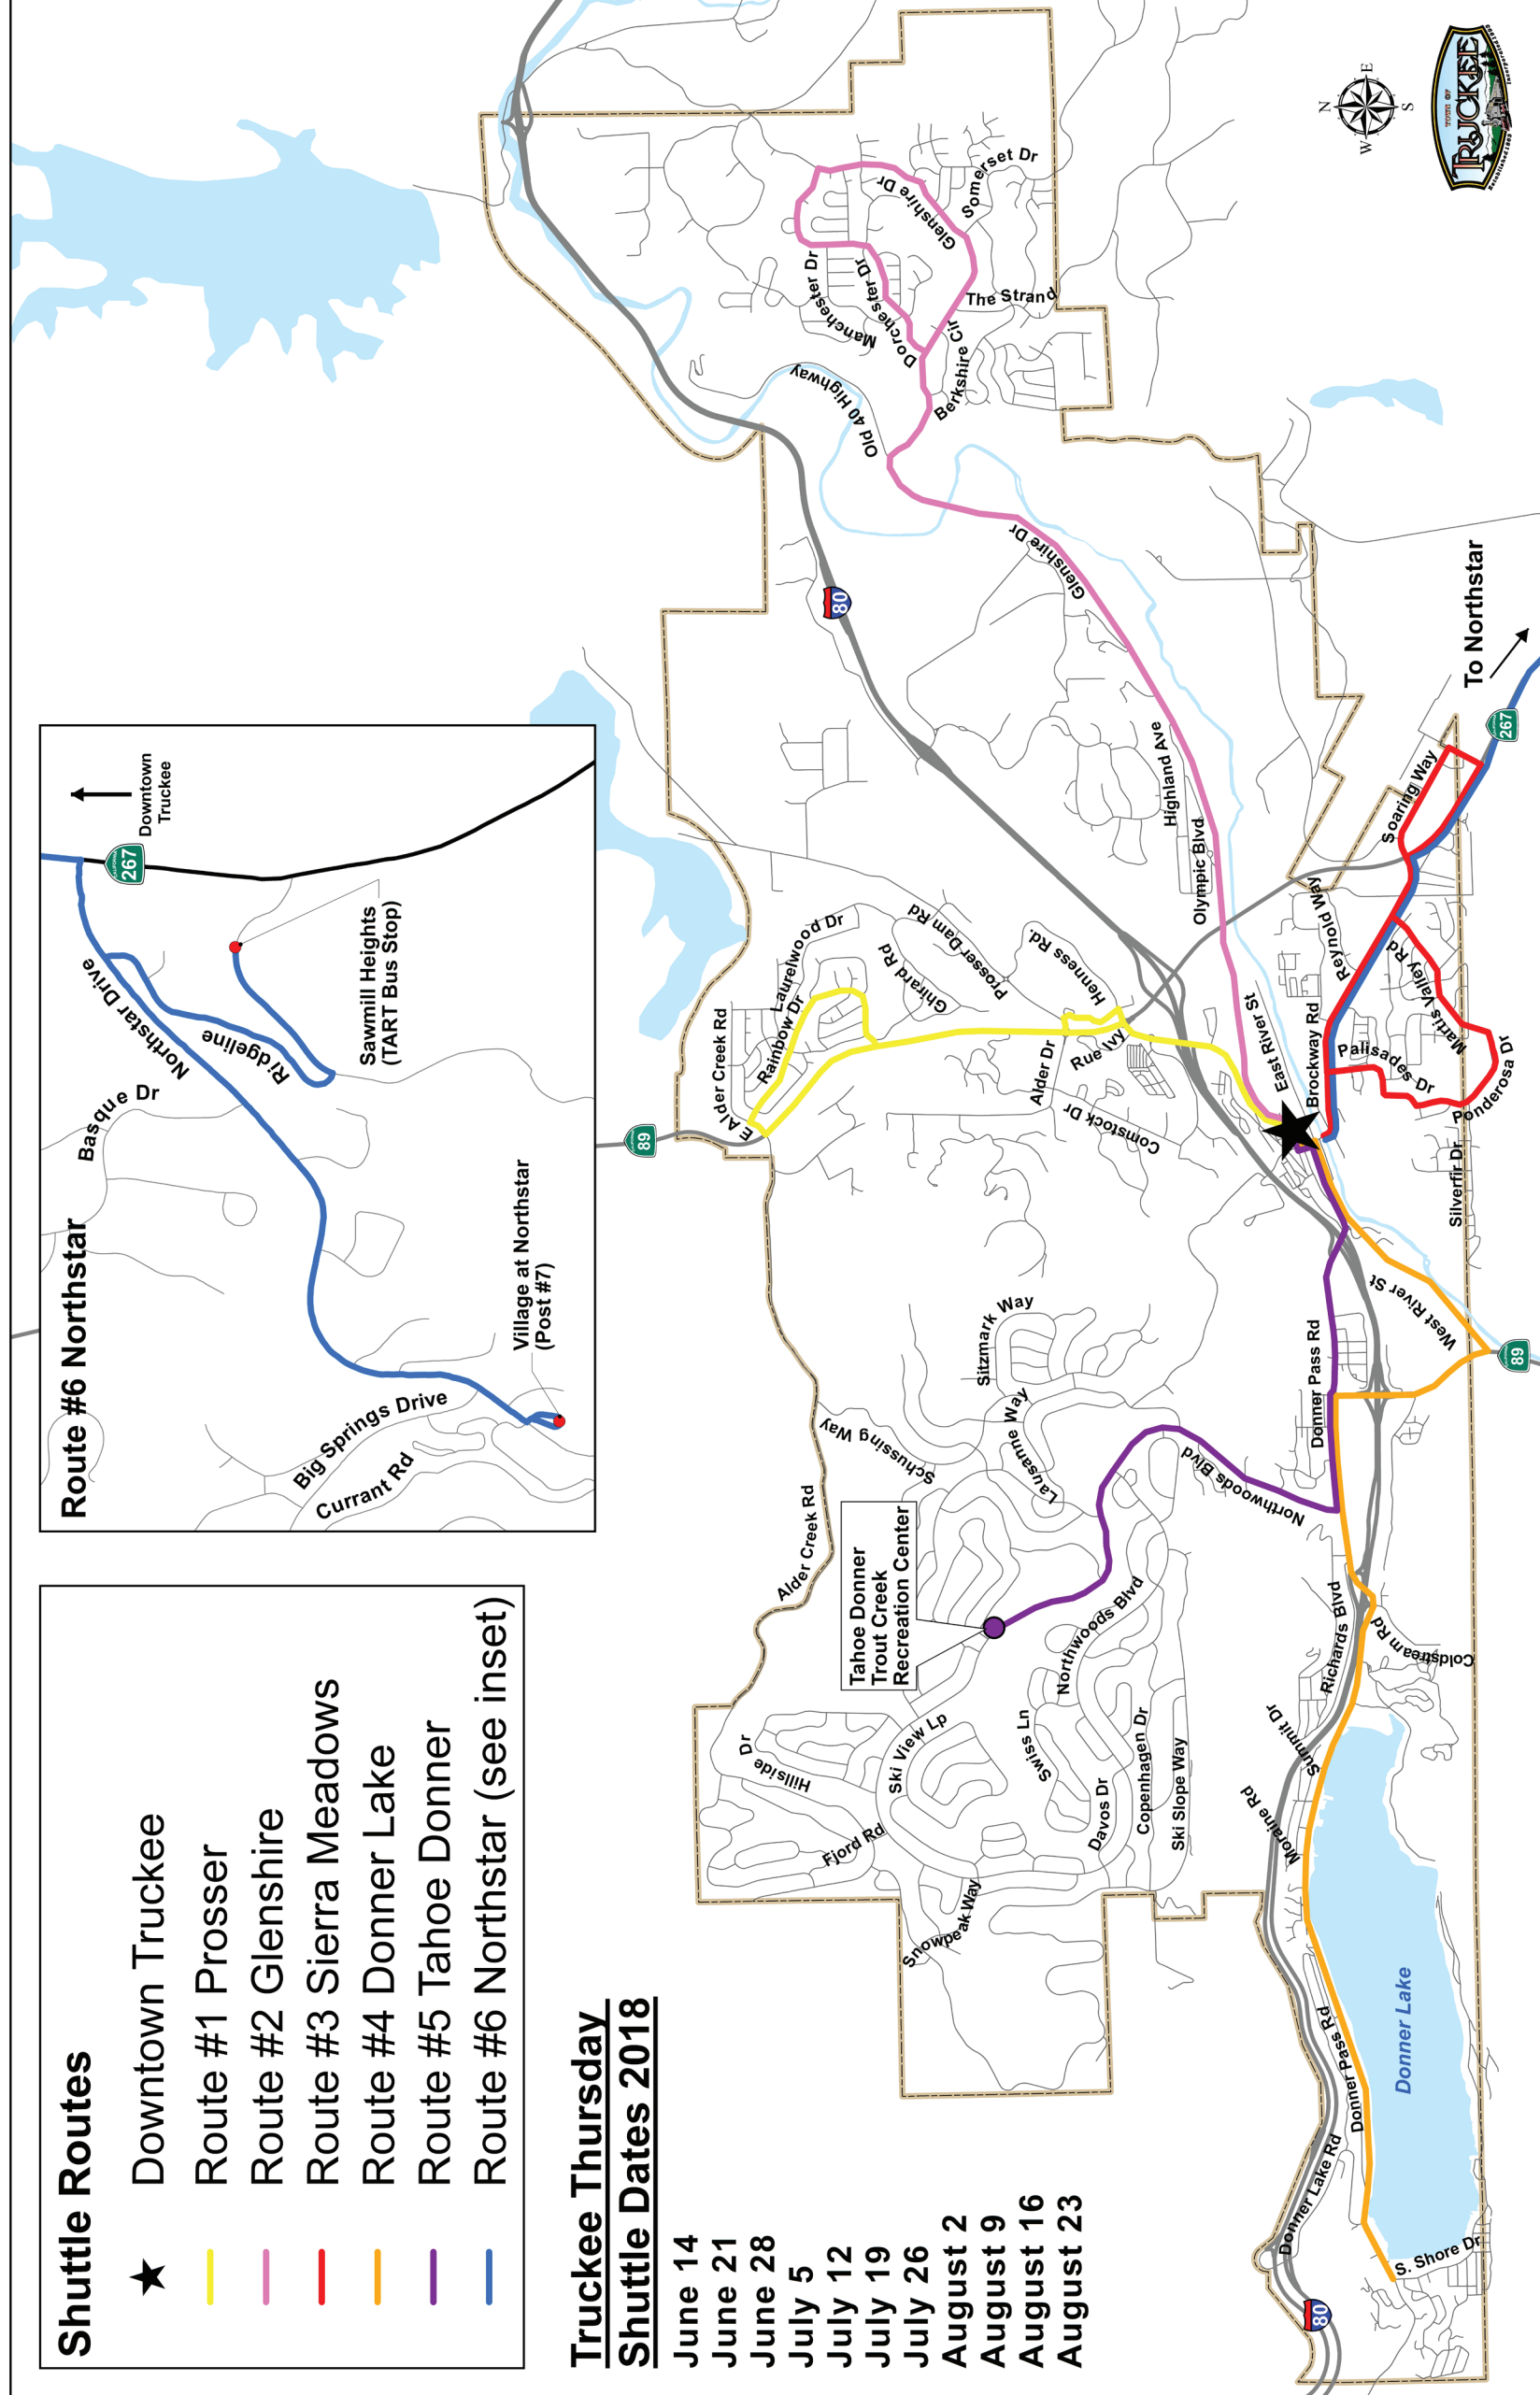

Service Funded by:

In Partnership with:

TRUCKEE
Base camp for a big life

TAHOE DONNER

Shuttle Routes

- ★ Downtown Truckee
- Route #1 Prosser
- Route #2 Glenshire
- Route #3 Sierra Meadows
- Route #4 Donner Lake
- Route #5 Tahoe Donner
- Route #6 Northstar (see inset)

Truckee Thursday Shuttle Dates 2018

- June 14
- June 21
- June 28
- July 5
- July 12
- July 19
- July 26
- August 2
- August 9
- August 16
- August 23

www.TahoeTruckeeTransit.com
For inquiries during service hours call (530) 562-3559