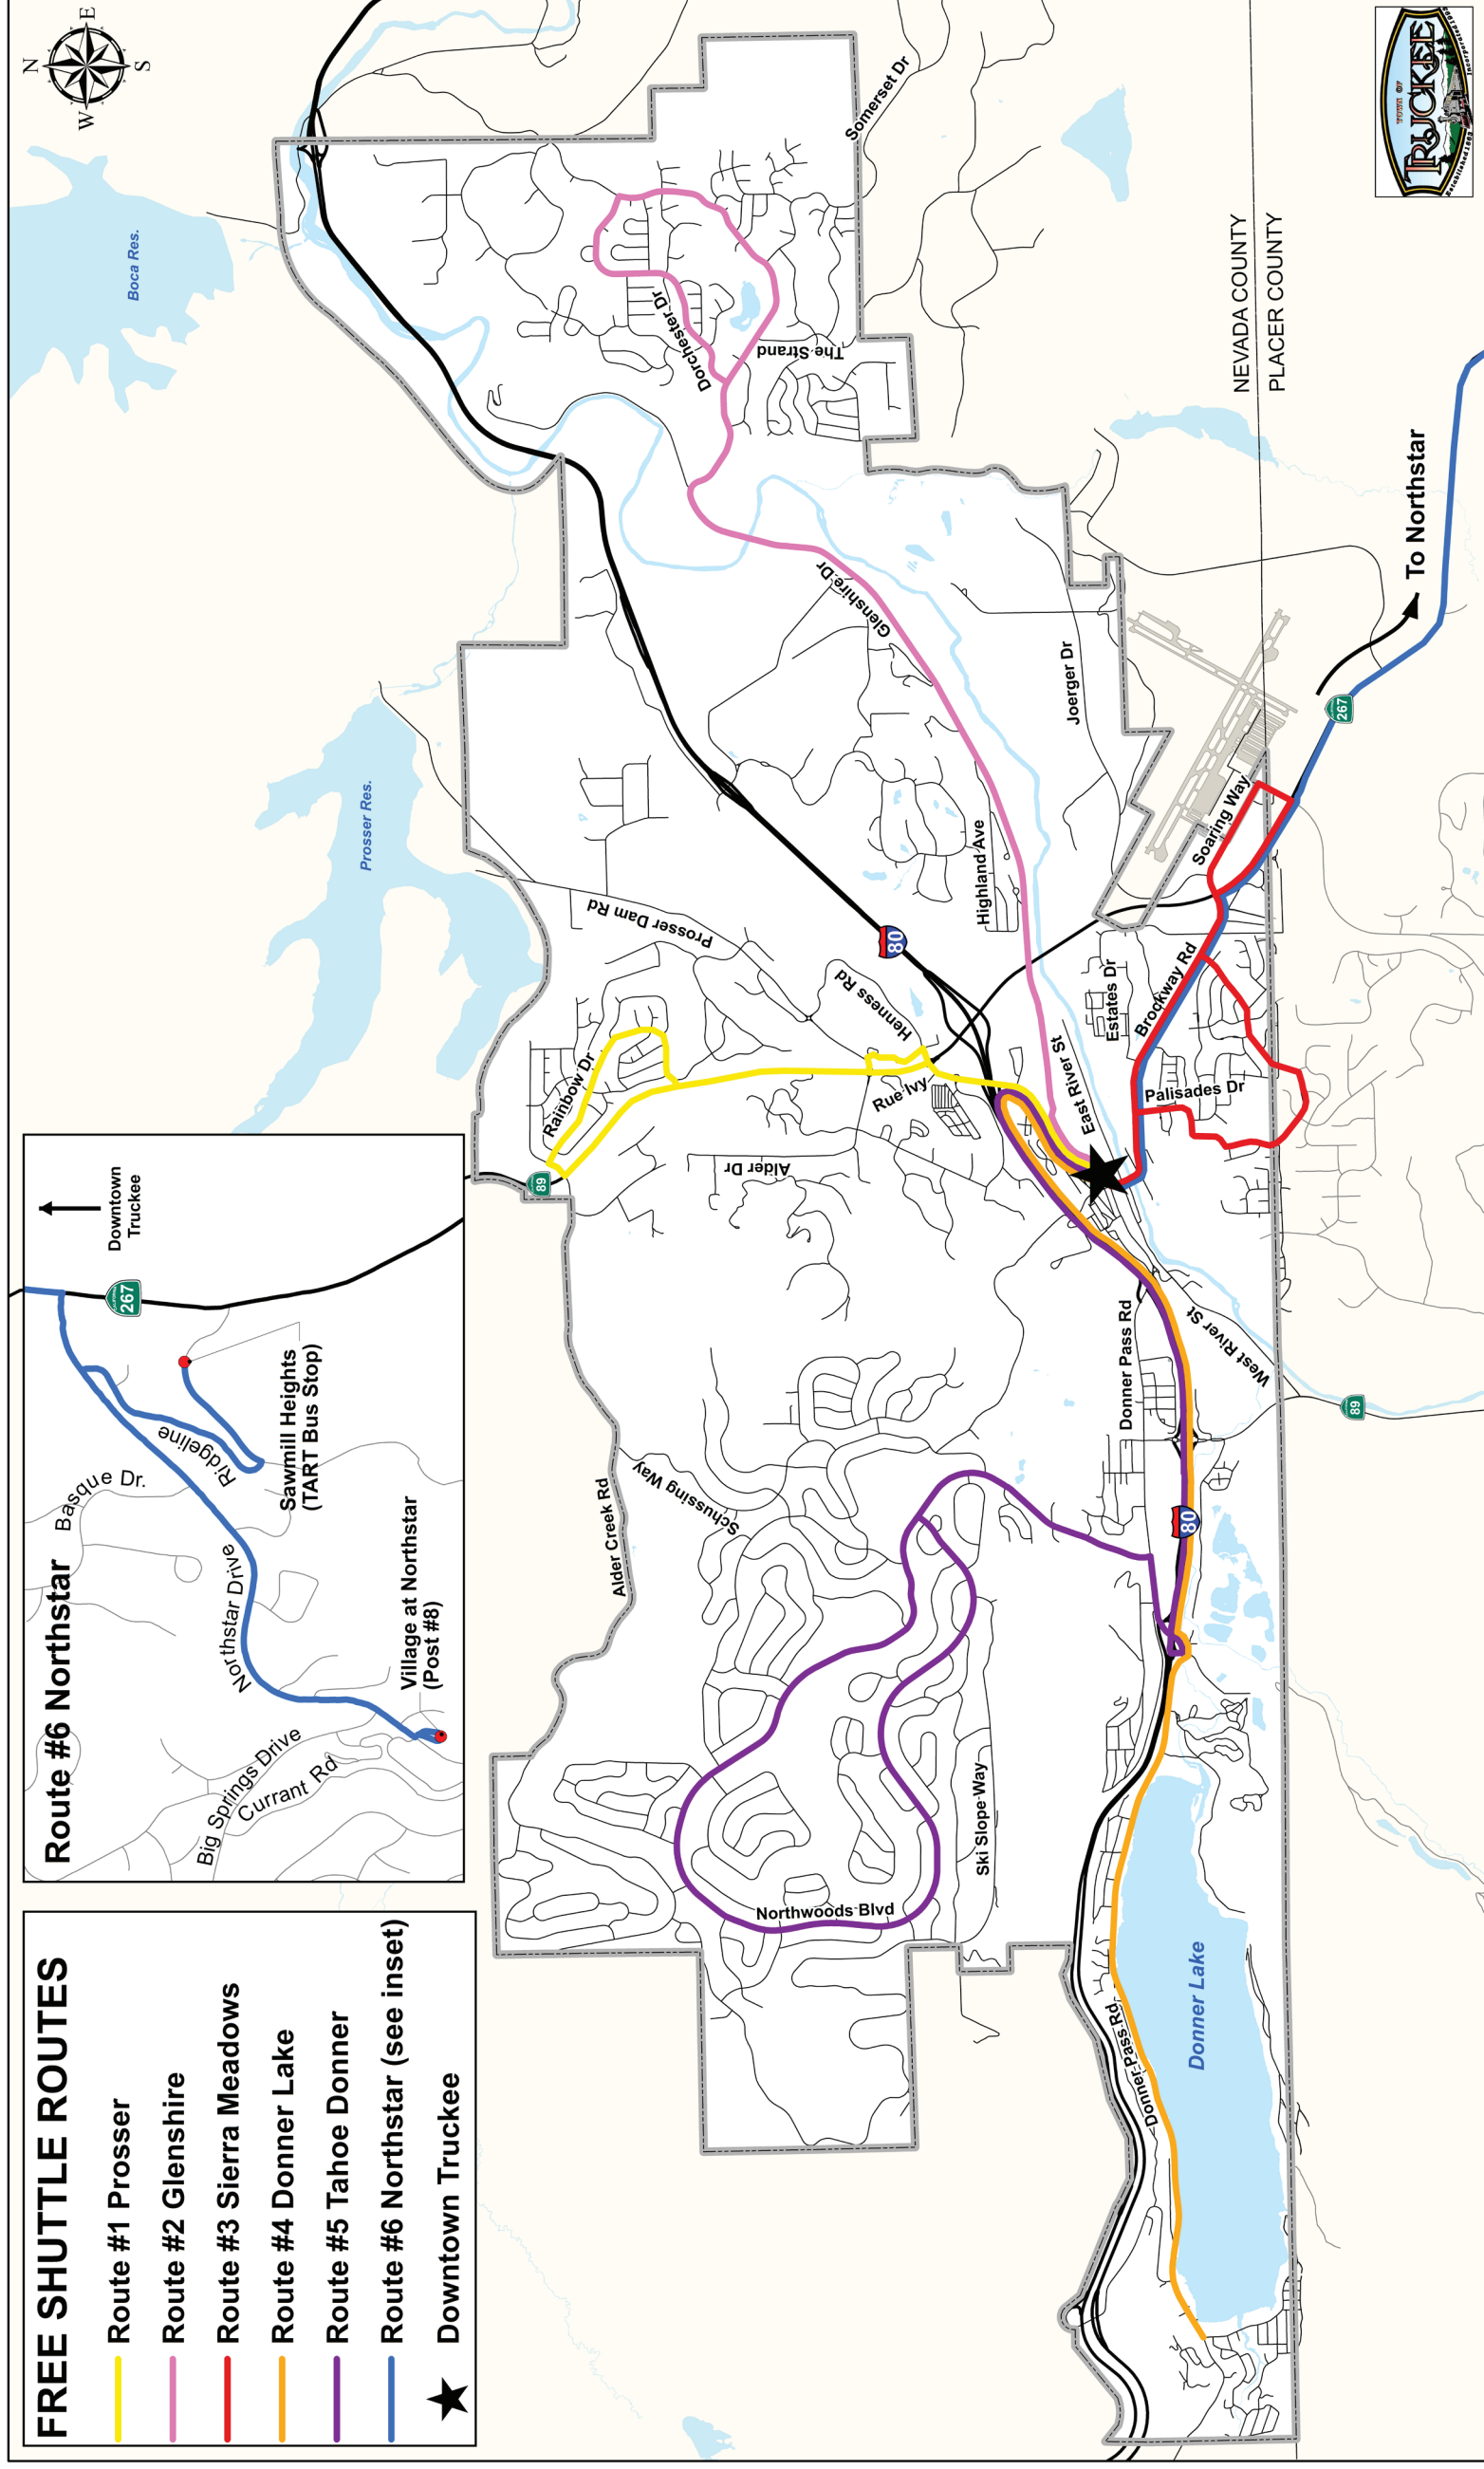

July 4, 2018 FREE SHUTTLE ROUTES

Service Funded by

In Partnership with:

TRUCKEE
Base camp for a big life